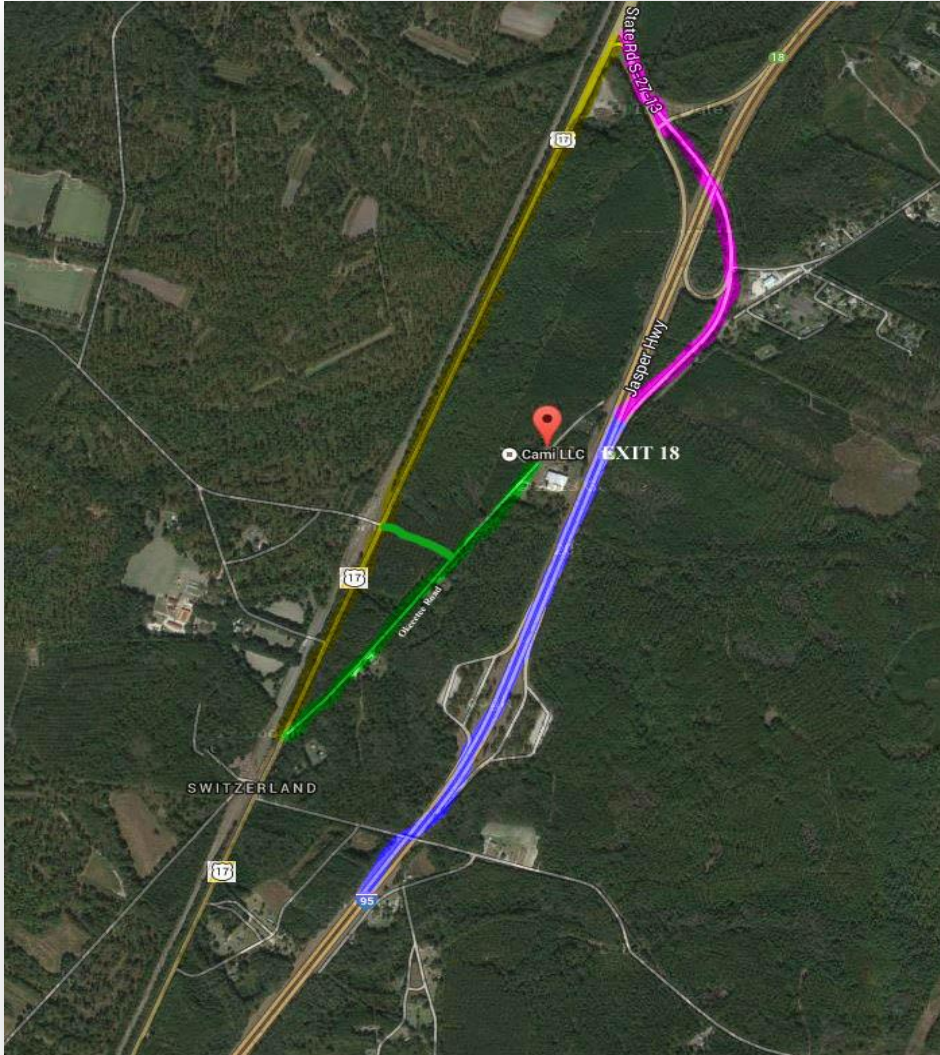

From Hwy 17 North:

Head down Hwy 17 towards Ridgeland

Before reaching canopy of trees, look for State road S-27-143 (Okeetee Rd) bearing off to the RIGHT

CAMI is located on the RIGHT at the end of the road

LEGEND:

Purple : I-95

Pink : Exit 18

Yellow : Hwy 17

Green : Okeetee Road